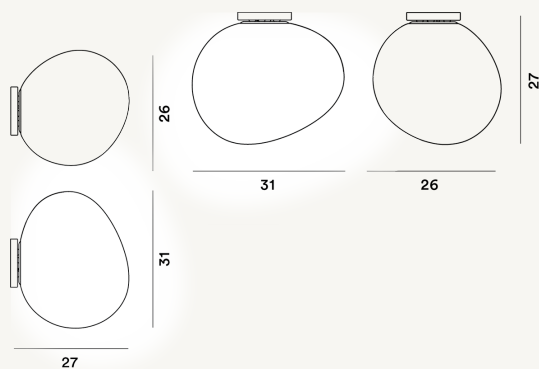

GREGG MEDIA WALL/CEILING PTL

DIMENSIONE

27 x 31 x 26

CAVO

COLORE

White

CERTIFICAZIONI

PESO

Net kg 2.9

MATERIALE

Blown acid-etched glass and ABS

SORGENTE LUMINOSA

LED retrofit bulb included E27 18W 2700 K 1521lm CRI>80
Dimmable TRIAC